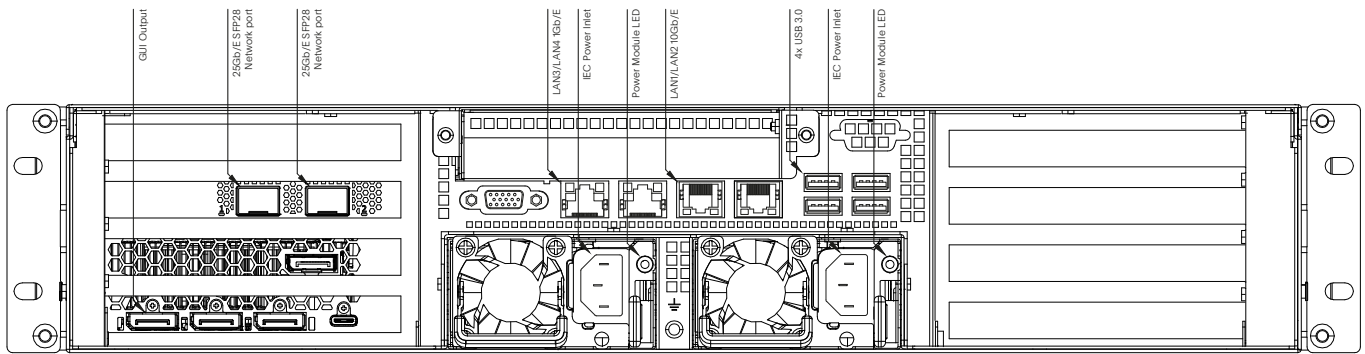

rx specs

Hardware specifications

Voltage:

100-240VAC, 50-60Hz

Power Consumption:

2000W

Operating System:

Windows® 10 IoT Enterprise SAC

CPU:

Intel® Xeon® 3.2Ghz

Memory:

48GB DDR4 RAM

Environmental Tolerances:

Temperature: 5-30°C (40°-86°F)

Humidity: 20%-80% (non-condensing)

Altitude: 0-8850 ft (0-2700m)

Mounting System:

2U 19" rack mount

Media Storage:

1x 1.8TB NVMe SSD

Secondary Expandable Storage:

Up to 8x 2.5" SATA/SAS HDD

System connectivity I/O

Video Output:

1x Displayport 1.4 (GUI)

General Network:

2x 1Gb/sec Ethernet

2x 10Gb/sec Ethernet

High Speed Network:

2x 25Gb/sec Ethernet

Data/Peripherals:

4x USB 3.0