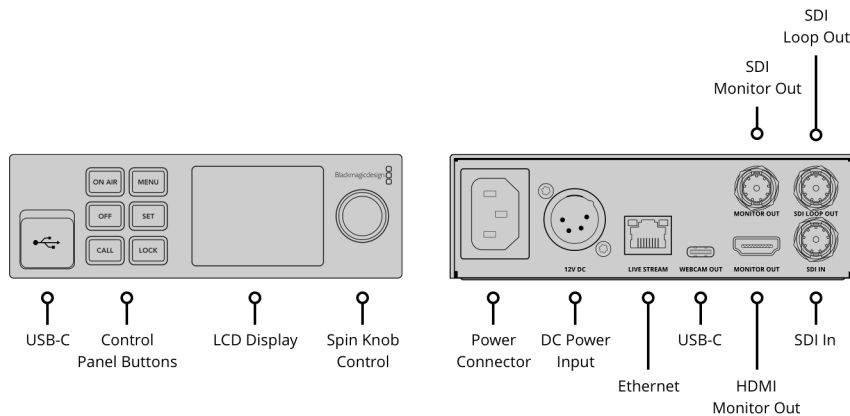

Blackmagic Web Presenter HD

Blackmagic Web Presenter is a complete streaming solution that includes a professional hardware streaming engine for direct streaming via Ethernet to YouTube, Facebook, Twitter and more! Plus you can stream to the internet using Ethernet or connect a 5G or 4G phone to use mobile data! The built in USB connections also work like a webcam, so you can connect a computer and use any video software. You even get a monitoring output with video, audio meters, trend graphs and more!

SDI Video Outputs

1 x loop out, 1 x monitor out.

HDMI Video Outputs

1 x monitor out

Ethernet

Ethernet supports 10/100/1000 BaseT for live streaming, software control and software updates.

Standards

HD Video Input Standards